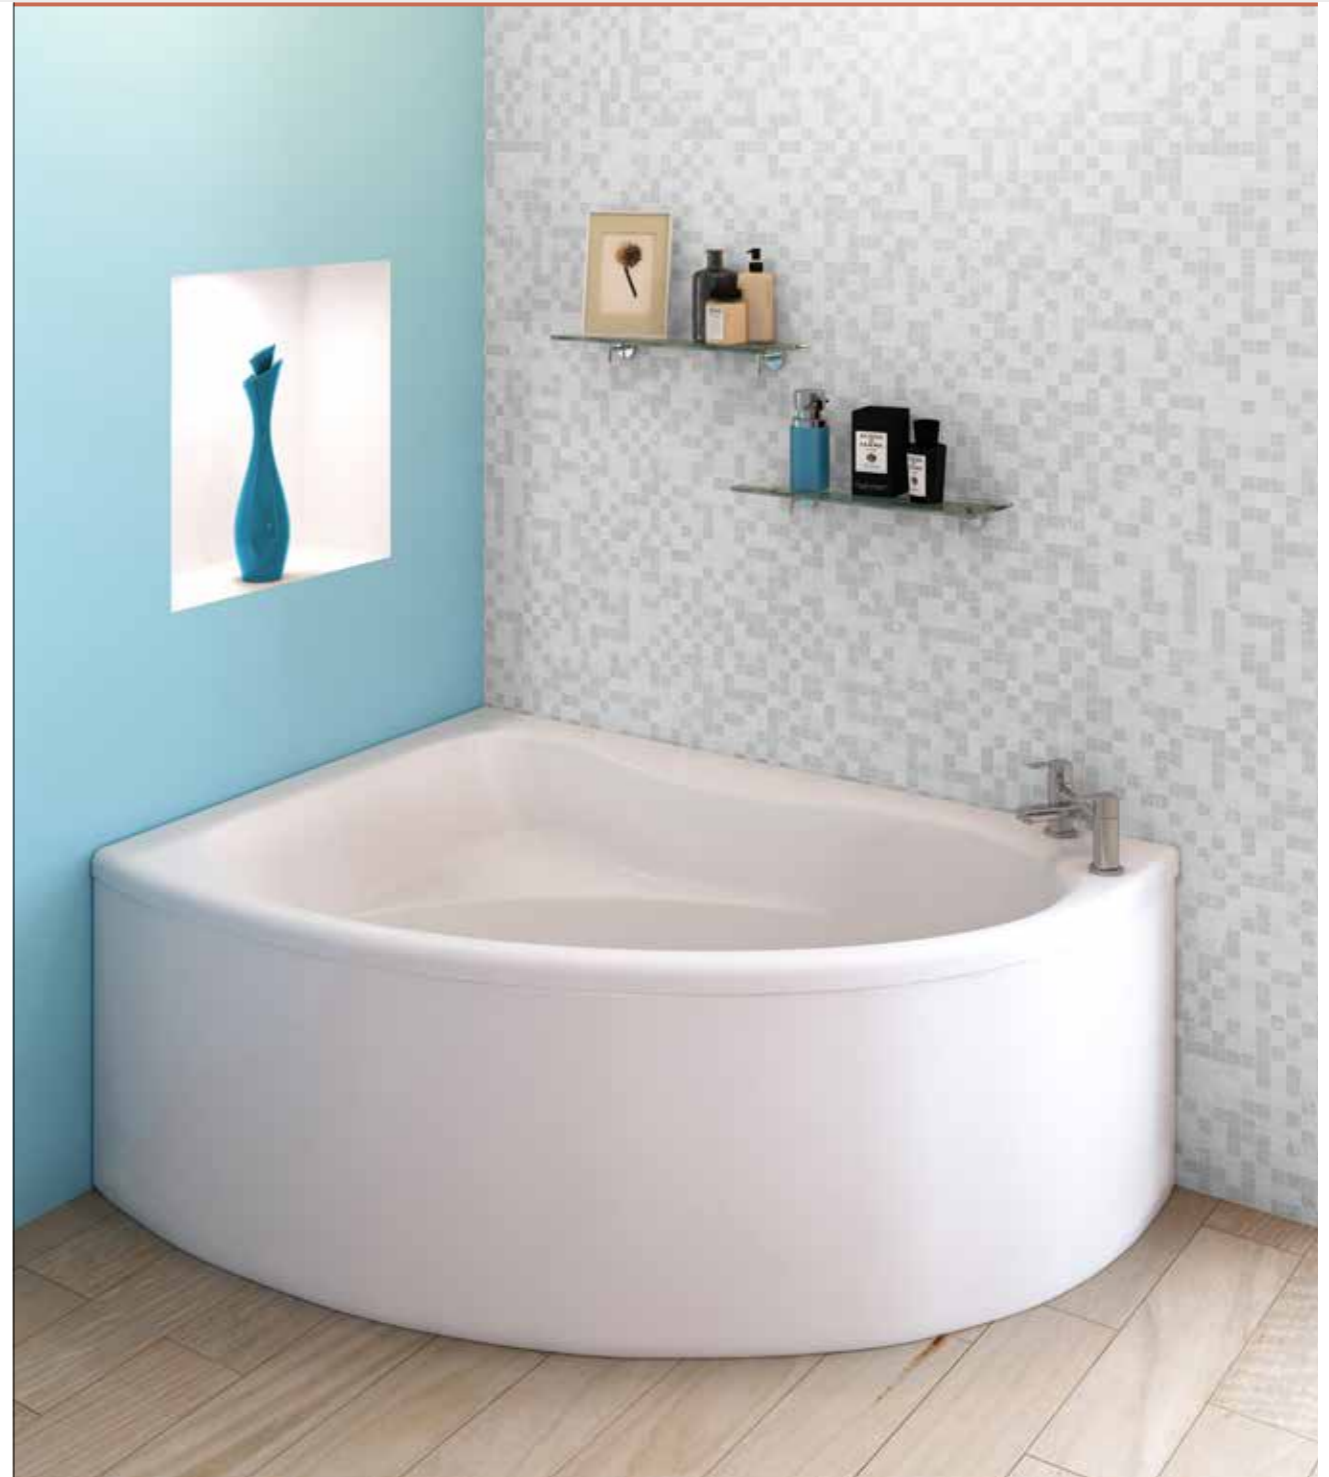

# back to wall

## Shingle

**Bath & Wraparound panel**  
 L1700 x W800 x D390mm  
 BSG003 **£667.00**

**MADE IN BRITAIN**

### Crescent

**Left Hand (Shown)**  
**Bath & Panel**  
 L1700 x W725 x D410mm  
 NBH209L **£518.00**

**Right Hand**  
**Bath & Panel**  
 L1700 x W725 x D410mm  
 NBH209R **£518.00**

# single ended baths